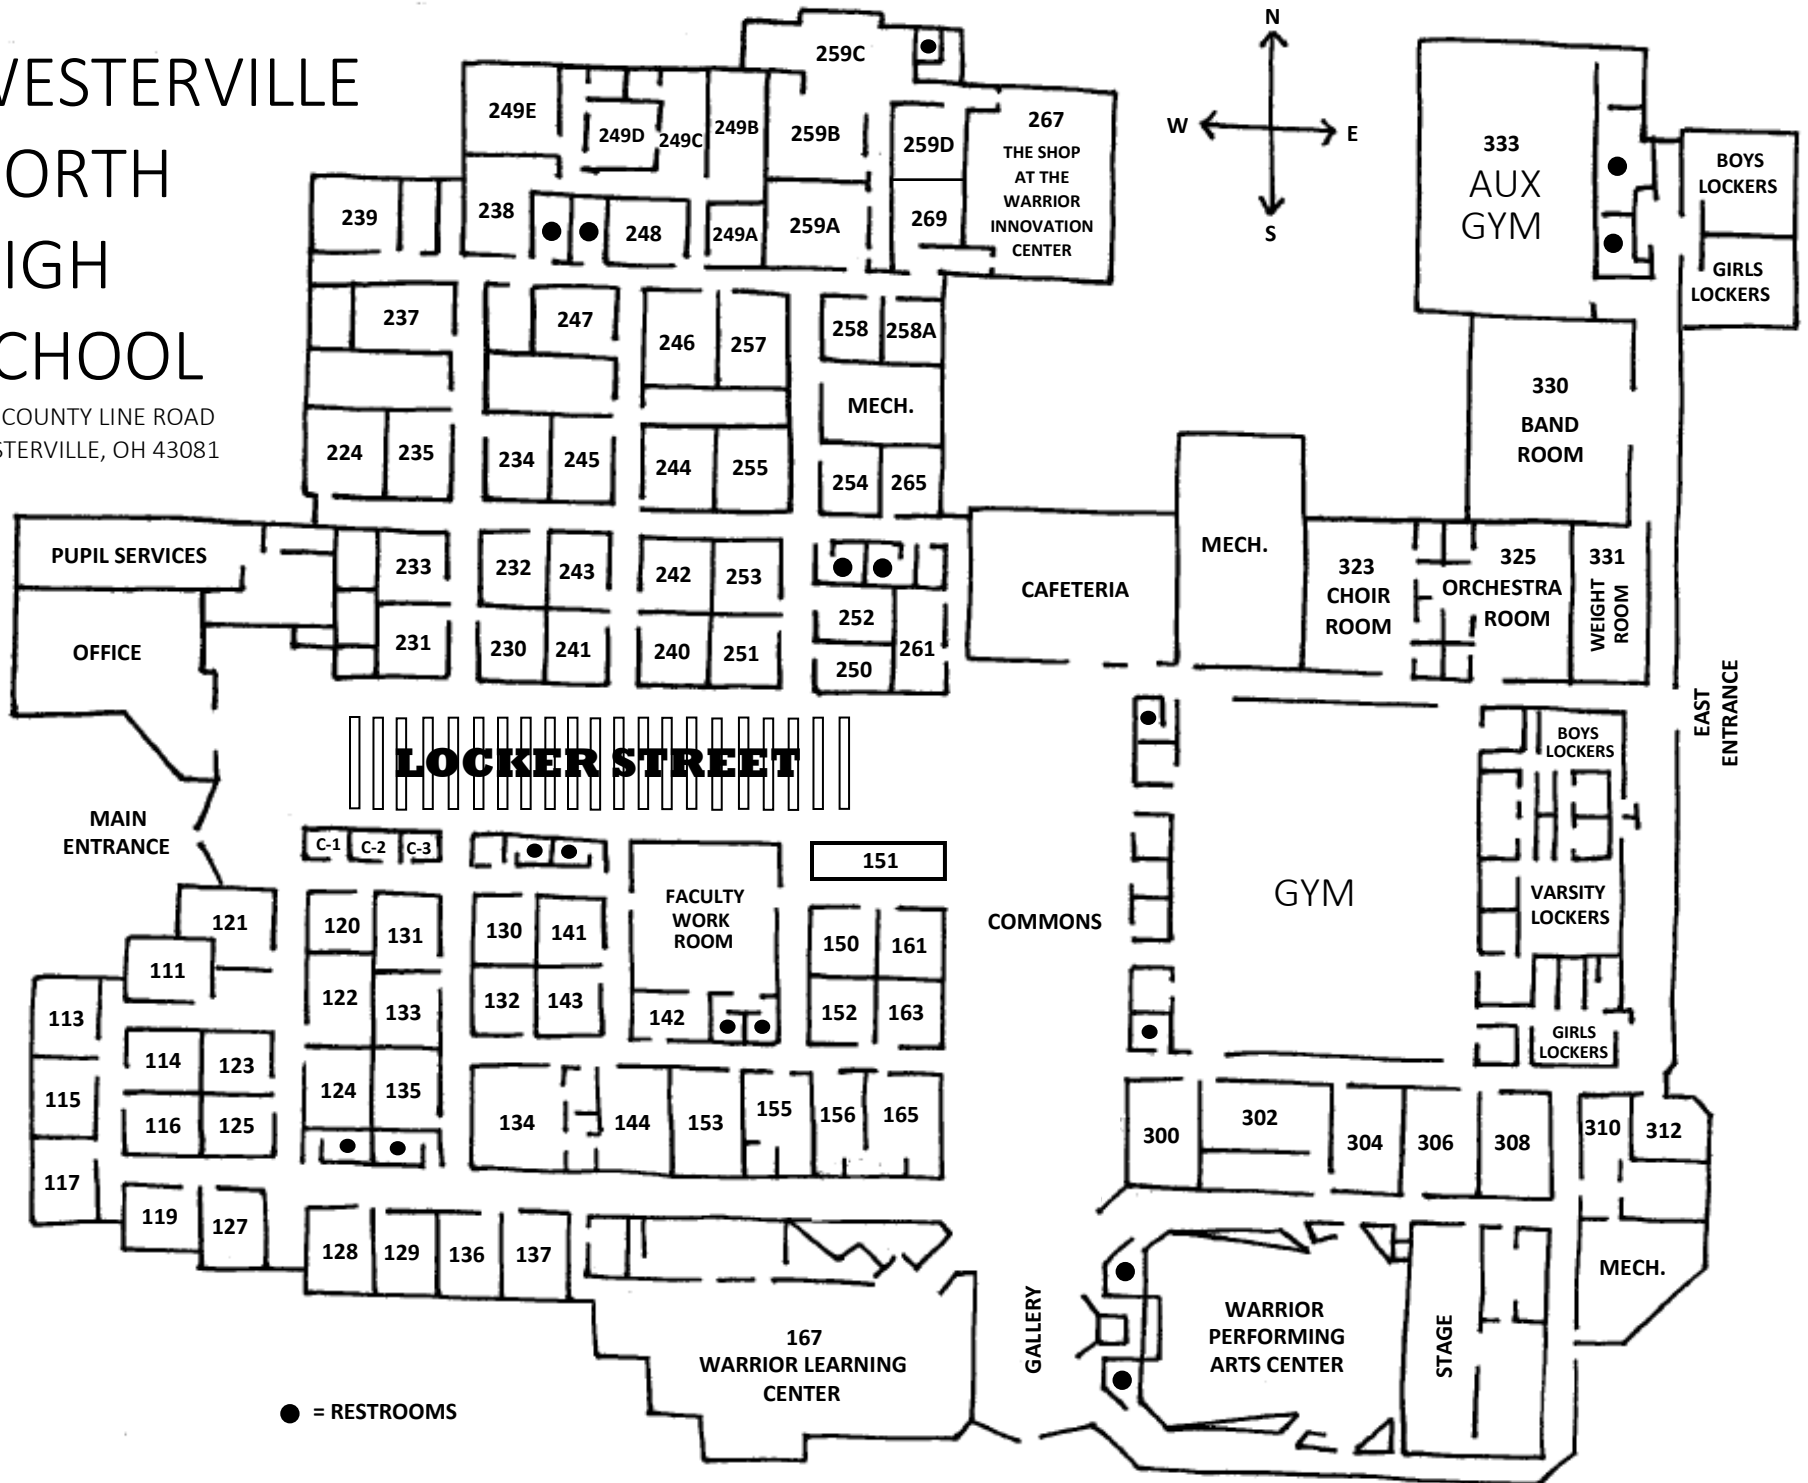

# WESTERVILLE NORTH HIGH SCHOOL

950 COUNTY LINE ROAD  
WESTERVILLE, OH 43081

● = RESTROOMS